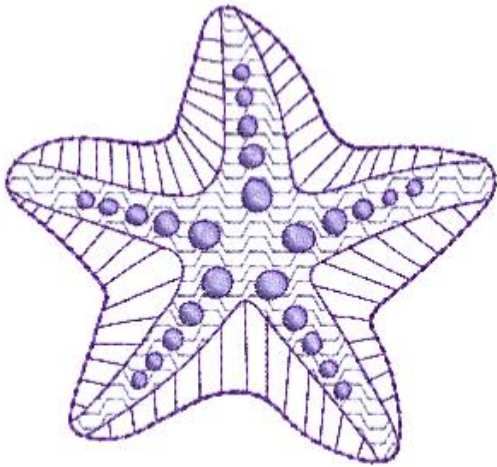

Total Bobbin: 44.08ft

Color Sequence:

1.  Jacaranda 1077
Brand: Colorful
2.  Purple 1080
Brand: Colorful

Date: 4 Feb, 2020
Stitches: 7527
Colors: 2
H: 3.67 in
W: 3.93 in
Zoom: 1.00

Total Bobbin: 37.38ft

Color Sequence:

1.  Jacaranda 1077
Brand: Colorful
2.  Purple 1080
Brand: Colorful

Date: 4 Feb, 2020
Stitches: 5355
Colors: 2
H: 2.79 in
W: 2.99 in
Zoom: 1.00

Total Bobbin: 24.66ft

Color Sequence:

1.  Jacaranda 1077
Brand: Colorful
2.  Purple 1080
Brand: Colorful

Date: 30 Jan, 2020
Stitches: 5016
Colors: 2
H: 6.00 in
W: 4.80 in
Zoom: 1.00

Total Bobbin: 26.43ft

Color Sequence:

1.  Dusty Rose 1023
Brand: Colorful
2.  Ruby Glint 1026
Brand: Colorful

Date: 4 Feb, 2020
Stitches: 4241
Colors: 2
H: 4.93 in
W: 3.94 in
Zoom: 1.00