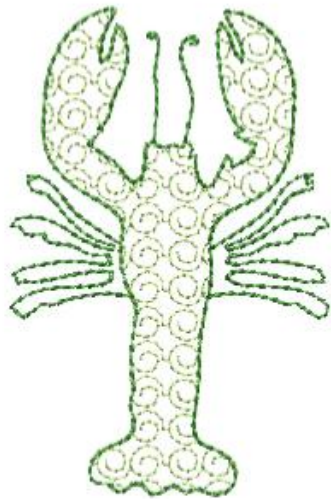

Date: 3 Feb, 2020
Stitches: 2723
Colors: 2
H: 2.98 in
W: 1.95 in
Zoom: 1.00

Total Bobbin: 11.57ft

Color Sequence:

1. Pastoral Green 1121
  Brand: Colorful
2. Grass Green 1285
  Brand: Colorful