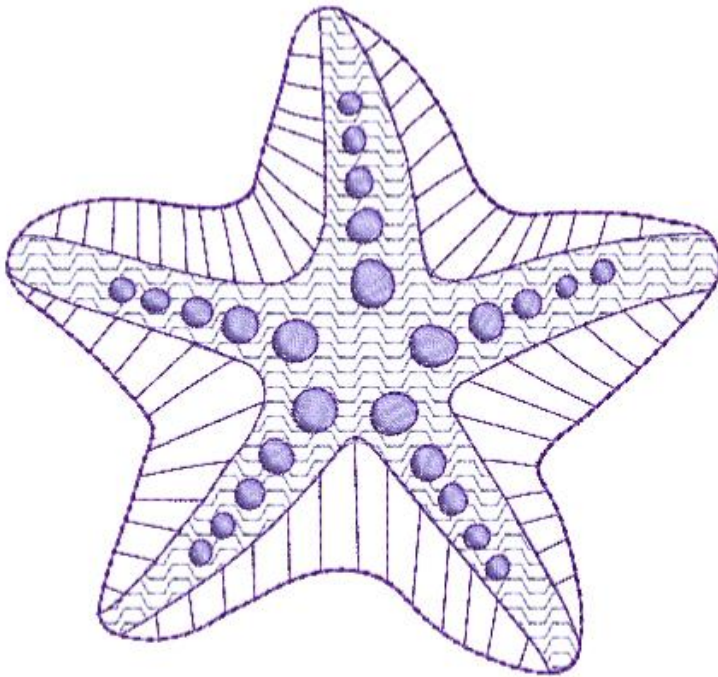

1.  Tulip Lavender 1085
Brand: Colorful
2.  Nickel Blue 1086
Brand: Colorful

Date: 4 Feb, 2020
Stitches: 4770
Colors: 2
H: 2.95 in
W: 2.99 in
Zoom: 1.00

Total Bobbin: 22.86ft

Color Sequence:

1.  Tulip Lavender 1085
Brand: Colorful
2.  Nickel Blue 1086
Brand: Colorful

Date: 30 Jan, 2020
Stitches: 9759
Colors: 2
H: 4.52 in
W: 4.85 in
Zoom: 1.00

Total Bobbin: 51.89ft

Color Sequence:

1.  Jacaranda 1077
Brand: Colorful
2.  Purple 1080
Brand: Colorful

Date: 4 Feb, 2020
Stitches: 8520
Colors: 2
H: 4.07 in
W: 4.36 in
Zoom: 1.00

Total Bobbin: 44.08ft

Color Sequence:

1.  Jacaranda 1077
Brand: Colorful
2.  Purple 1080
Brand: Colorful

Date: 4 Feb, 2020
Stitches: 7527
Colors: 2
H: 3.67 in
W: 3.93 in
Zoom: 1.00

Total Bobbin: 37.38ft

Color Sequence:

1.  Jacaranda 1077
Brand: Colorful
2.  Purple 1080
Brand: Colorful

Date: 4 Feb, 2020
Stitches: 5355
Colors: 2
H: 2.79 in
W: 2.99 in
Zoom: 1.00

Total Bobbin: 24.66ft

Color Sequence:

1.  Jacaranda 1077
Brand: Colorful
2.  Purple 1080
Brand: Colorful