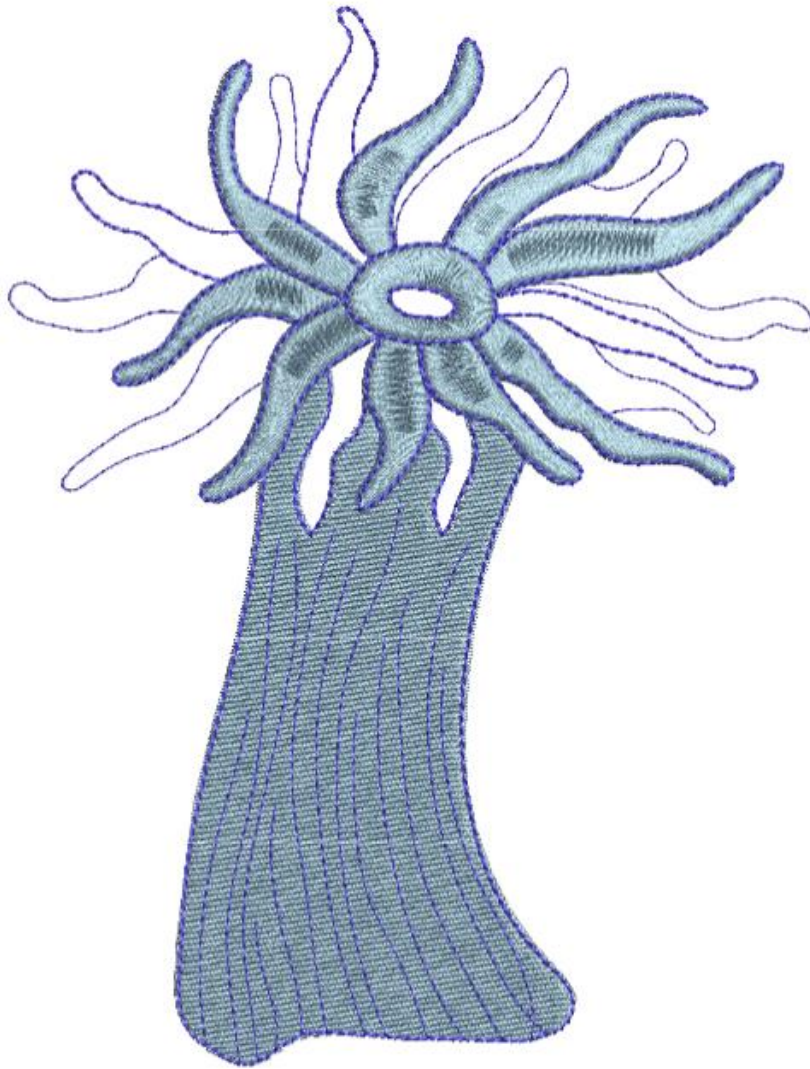

Zoom: 1.00

Total Bobbin: 130.59ft

Color Sequence:

1.  Tulip Lavender 1085

Brand: Colorful

2.  Nickel Blue 1086

Brand: Colorful

Date: 4 Feb, 2020
Stitches: 9695
Colors: 2
H: 4.97 in
W: 3.77 in
Zoom: 1.00