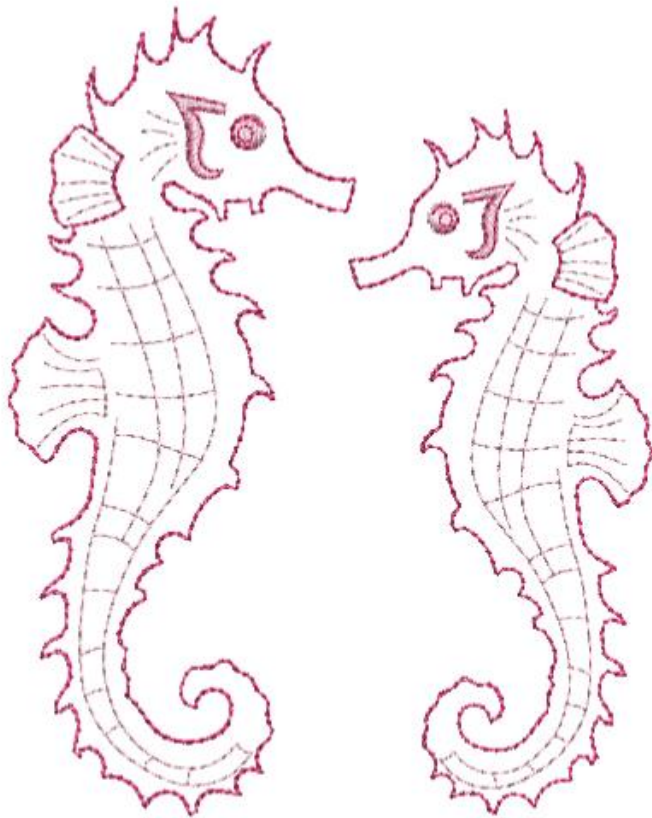

Total Bobbin: 44.08ft

Color Sequence:

1.  Jacaranda 1077
Brand: Colorful
2.  Purple 1080
Brand: Colorful

Date: 4 Feb, 2020
Stitches: 7527
Colors: 2
H: 3.67 in
W: 3.93 in
Zoom: 1.00

Total Bobbin: 37.38ft

Color Sequence:

1.  Jacaranda 1077
Brand: Colorful
2.  Purple 1080
Brand: Colorful

Date: 4 Feb, 2020
Stitches: 5355
Colors: 2
H: 2.79 in
W: 2.99 in
Zoom: 1.00

Total Bobbin: 24.66ft

Color Sequence:

1.  Jacaranda 1077
Brand: Colorful
2.  Purple 1080
Brand: Colorful

Date: 30 Jan, 2020
Stitches: 5016
Colors: 2
H: 6.00 in
W: 4.80 in
Zoom: 1.00

Total Bobbin: 26.43ft

Color Sequence:

1.  Dusty Rose 1023
Brand: Colorful
2.  Ruby Glint 1026
Brand: Colorful

Date: 4 Feb, 2020
Stitches: 4241
Colors: 2
H: 4.93 in
W: 3.94 in
Zoom: 1.00

Total Bobbin: 21.09ft

Color Sequence:

1.  Dusty Rose 1023
Brand: Colorful
2.  Ruby Glint 1026
Brand: Colorful

Date: 4 Feb, 2020
Stitches: 3544
Colors: 2
H: 3.91 in
W: 3.15 in
Zoom: 1.00

Total Bobbin: 16.46ft