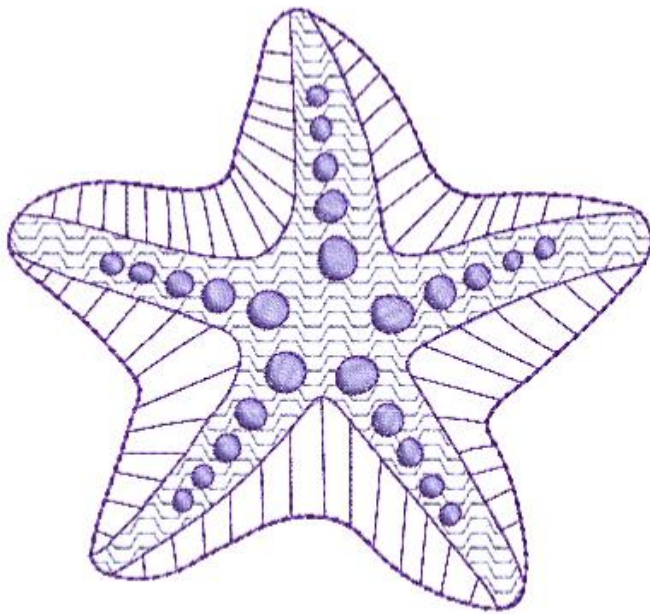

Date: 30 Jan, 2020
Stitches: 9759
Colors: 2
H: 4.52 in
W: 4.85 in
Zoom: 1.00

Total Bobbin: 51.89ft

Color Sequence:

1.  Jacaranda 1077
Brand: Colorful
2.  Purple 1080
Brand: Colorful

Date: 4 Feb, 2020
Stitches: 8520
Colors: 2
H: 4.07 in
W: 4.36 in
Zoom: 1.00

Total Bobbin: 44.08ft

Color Sequence:

1.  Jacaranda 1077
Brand: Colorful
2.  Purple 1080
Brand: Colorful

Date: 4 Feb, 2020
Stitches: 7527
Colors: 2
H: 3.67 in
W: 3.93 in
Zoom: 1.00

Total Bobbin: 37.38ft

Color Sequence:

1.  Jacaranda 1077
Brand: Colorful
2.  Purple 1080
Brand: Colorful

Date: 4 Feb, 2020
Stitches: 5355
Colors: 2
H: 2.79 in
W: 2.99 in
Zoom: 1.00

Total Bobbin: 24.66ft

Color Sequence:

1.  Jacaranda 1077
Brand: Colorful
2.  Purple 1080
Brand: Colorful