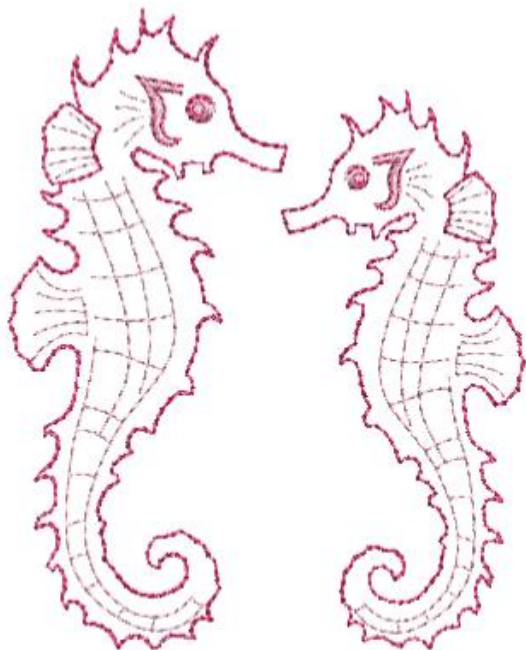

1.  Jacaranda 1077
Brand: Colorful
2.  Purple 1080
Brand: Colorful

Date: 4 Feb, 2020
Stitches: 5355
Colors: 2
H: 2.79 in
W: 2.99 in
Zoom: 1.00

Total Bobbin: 24.66ft

Color Sequence:

1.  Jacaranda 1077
Brand: Colorful
2.  Purple 1080
Brand: Colorful

Date: 30 Jan, 2020
Stitches: 5016
Colors: 2
H: 6.00 in
W: 4.80 in
Zoom: 1.00

Total Bobbin: 26.43ft

Color Sequence:

1.  Dusty Rose 1023
Brand: Colorful
2.  Ruby Glint 1026
Brand: Colorful

Date: 4 Feb, 2020
Stitches: 4241
Colors: 2
H: 4.93 in
W: 3.94 in
Zoom: 1.00

Total Bobbin: 21.09ft

Color Sequence:

1.  Dusty Rose 1023
Brand: Colorful
2.  Ruby Glint 1026
Brand: Colorful

Date: 4 Feb, 2020
Stitches: 3544
Colors: 2
H: 3.91 in
W: 3.15 in
Zoom: 1.00

Total Bobbin: 16.46ft

Color Sequence:

1.  Dusty Rose 1023
Brand: Colorful
2.  Ruby Glint 1026
Brand: Colorful

Date: 4 Feb, 2020
Stitches: 2868
Colors: 2
H: 2.96 in
W: 2.36 in
Zoom: 1.00

Total Bobbin: 12.13ft

Color Sequence:

1.  Dusty Rose 1023
Brand: Colorful
2.  Ruby Glint 1026
Brand: Colorful