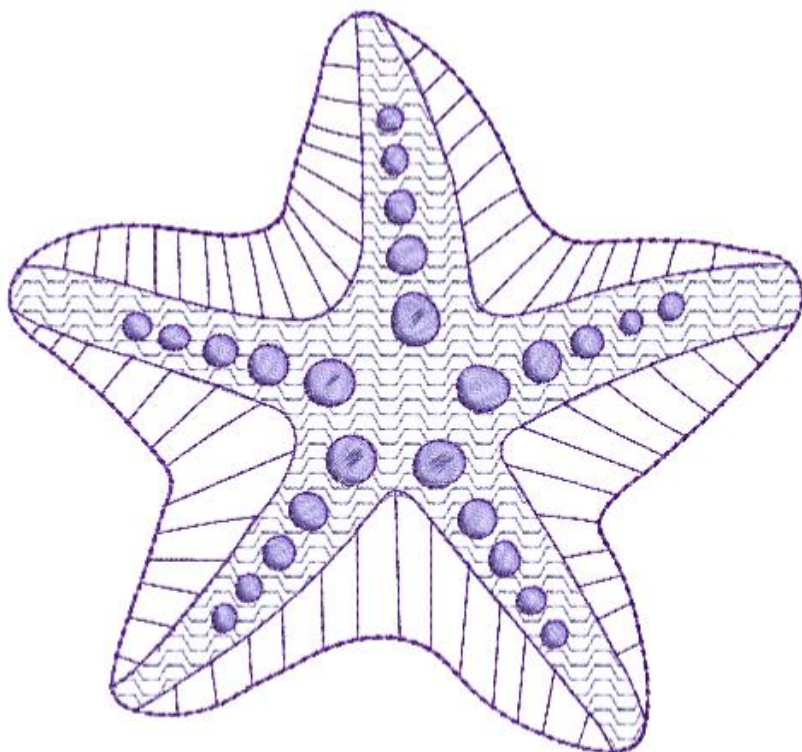

Color Sequence:

1.  Tulip Lavender 1085
Brand: Colorful
2.  Nickel Blue 1086
Brand: Colorful

Date: 4 Feb, 2020
Stitches: 6823
Colors: 2
H: 3.94 in
W: 3.98 in
Zoom: 1.00

Total Bobbin: 34.89ft

Color Sequence:

1.  Tulip Lavender 1085
Brand: Colorful
2.  Nickel Blue 1086
Brand: Colorful

Date: 4 Feb, 2020
Stitches: 4770
Colors: 2
H: 2.95 in
W: 2.99 in
Zoom: 1.00

Total Bobbin: 22.86ft

Color Sequence:

1.  Tulip Lavender 1085
Brand: Colorful
2.  Nickel Blue 1086
Brand: Colorful

Date: 30 Jan, 2020
Stitches: 9759
Colors: 2
H: 4.52 in
W: 4.85 in
Zoom: 1.00

Total Bobbin: 51.89ft

Color Sequence:

1.  Jacaranda 1077
Brand: Colorful
2.  Purple 1080
Brand: Colorful

Date: 4 Feb, 2020
Stitches: 8520
Colors: 2
H: 4.07 in
W: 4.36 in
Zoom: 1.00