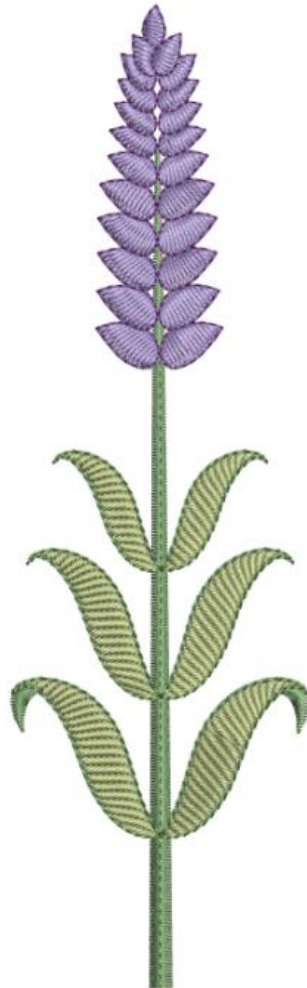

BERNINA Embroidery Software

EDA188\_Javender\_1

Date: 16 Dec, 2012  
Stitches: 9202  
Colors: 4  
H: 176.5 mm  
W: 53.6 mm  
Zoom: 1.00

Total Bobbin: 15.27m

Color Sequence:

1.  Silted Green 1282  
Brand: Marathon 100% Viscose
2.  Klondike Pale 1337  
Brand: Marathon 100% Viscose
3.  Silted Green 1282  
Brand: Marathon 100% Viscose
4.  Bluish Purple 1335  
Brand: Madeira 40
5.  Deep Purple 1122  
Brand: Madeira 40

BERNINA Embroidery Software

EDA188\_lavender\_2

Date: 27 Oct, 2012  
Stitches: 16957  
Colors: 5  
H: 176.2 mm  
W: 105.1 mm  
Zoom: 1.00

Total Bobbin: 31.78m

Color Sequence:

1. ■ Silted Green 1282  
Brand: Marathon 100% Viscose
2. ■ Klondike Pale 1337  
Brand: Marathon 100% Viscose
3. ■ Silted Green 1282  
Brand: Marathon 100% Viscose
4. ■ Misty Lilac 1232  
Brand: Madeira 40
5. ■ Bluish Purple 1335  
Brand: Madeira 40
6. ■ Deep Purple 1122  
Brand: Madeira 40

BERNINA Embroidery Software

EDA188\_javender\_3

Date: 3 Nov, 2012  
Stitches: 18490  
Colors: 7  
H: 176.8 mm  
W: 61.7 mm  
Zoom: 1.00

Total Bobbin: 28.29m

Color Sequence:

1. ■ Silted Green 1282  
Brand: Marathon 100% Viscose
2. ■ Bluish Purple 1335  
Brand: Madeira 40
3. ■ Martian Green 32  
Brand: BERNINA
4. ■ Silted Green 1282  
Brand: Marathon 100% Viscose
5. ■ Misty Lilac 1232  
Brand: Madeira 40
6. ■ Pale Mauve 1031  
Brand: Madeira 40
7. ■ White 15  
Brand: BERNINA
8. ■ Deep Purple 1122  
Brand: Madeira 40